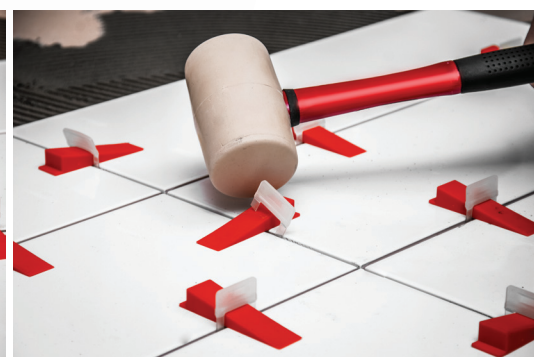

PROFESSIONAL TILE LEVELLING SYSTEM

Beorol leveling system is used to help tilers when laying tiles. Using this method is guaranteed simple, fast and accurate assembly. Custom for fugues of 1-2mm and tiles thickness of 4-13mm. Average consumption clamp up can be seen in special table, while the wedges can be used multiple times. Pliers are made of high quality plastic around steel base, which makes them extremely durable and long lasting, with ergonomic and visually appealing design.

ADJUSTABLE PLIER

NKL

METAL
CONSTRUCTION

LINEAR SPACER

WEDGES

NK-100

beorol

WEB SHOP