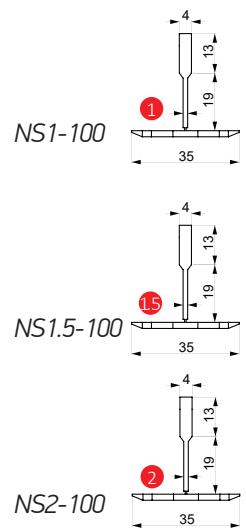

LINEAR SPACER