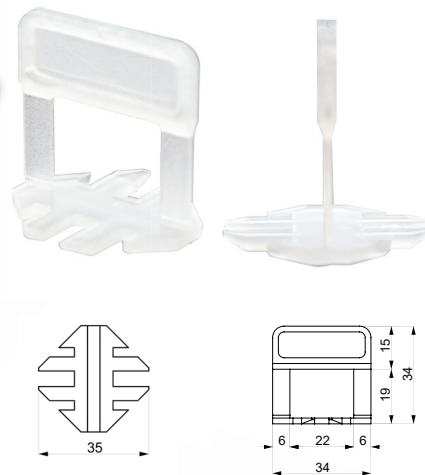

LINEAR SPACER