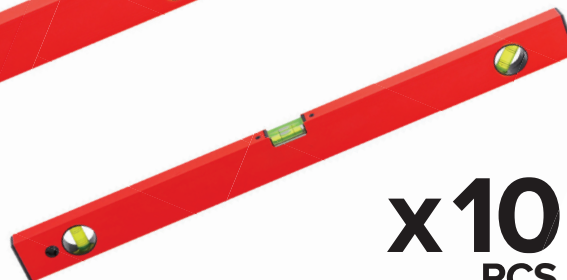

x10
PCS

PROMO26

Special price for set:

219,00
AED