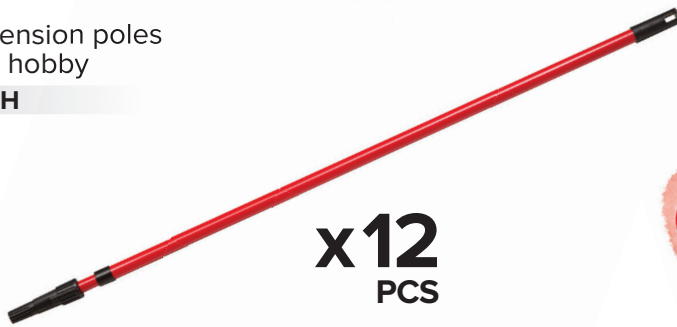

GET THIS

GIFT

Paint roller
Libero-Big Blue
9"Ø 1¾" cage sleeve

VLIBR23CG45

x20
PCS

Extension poles
2m hobby

T2H

x12
PCS